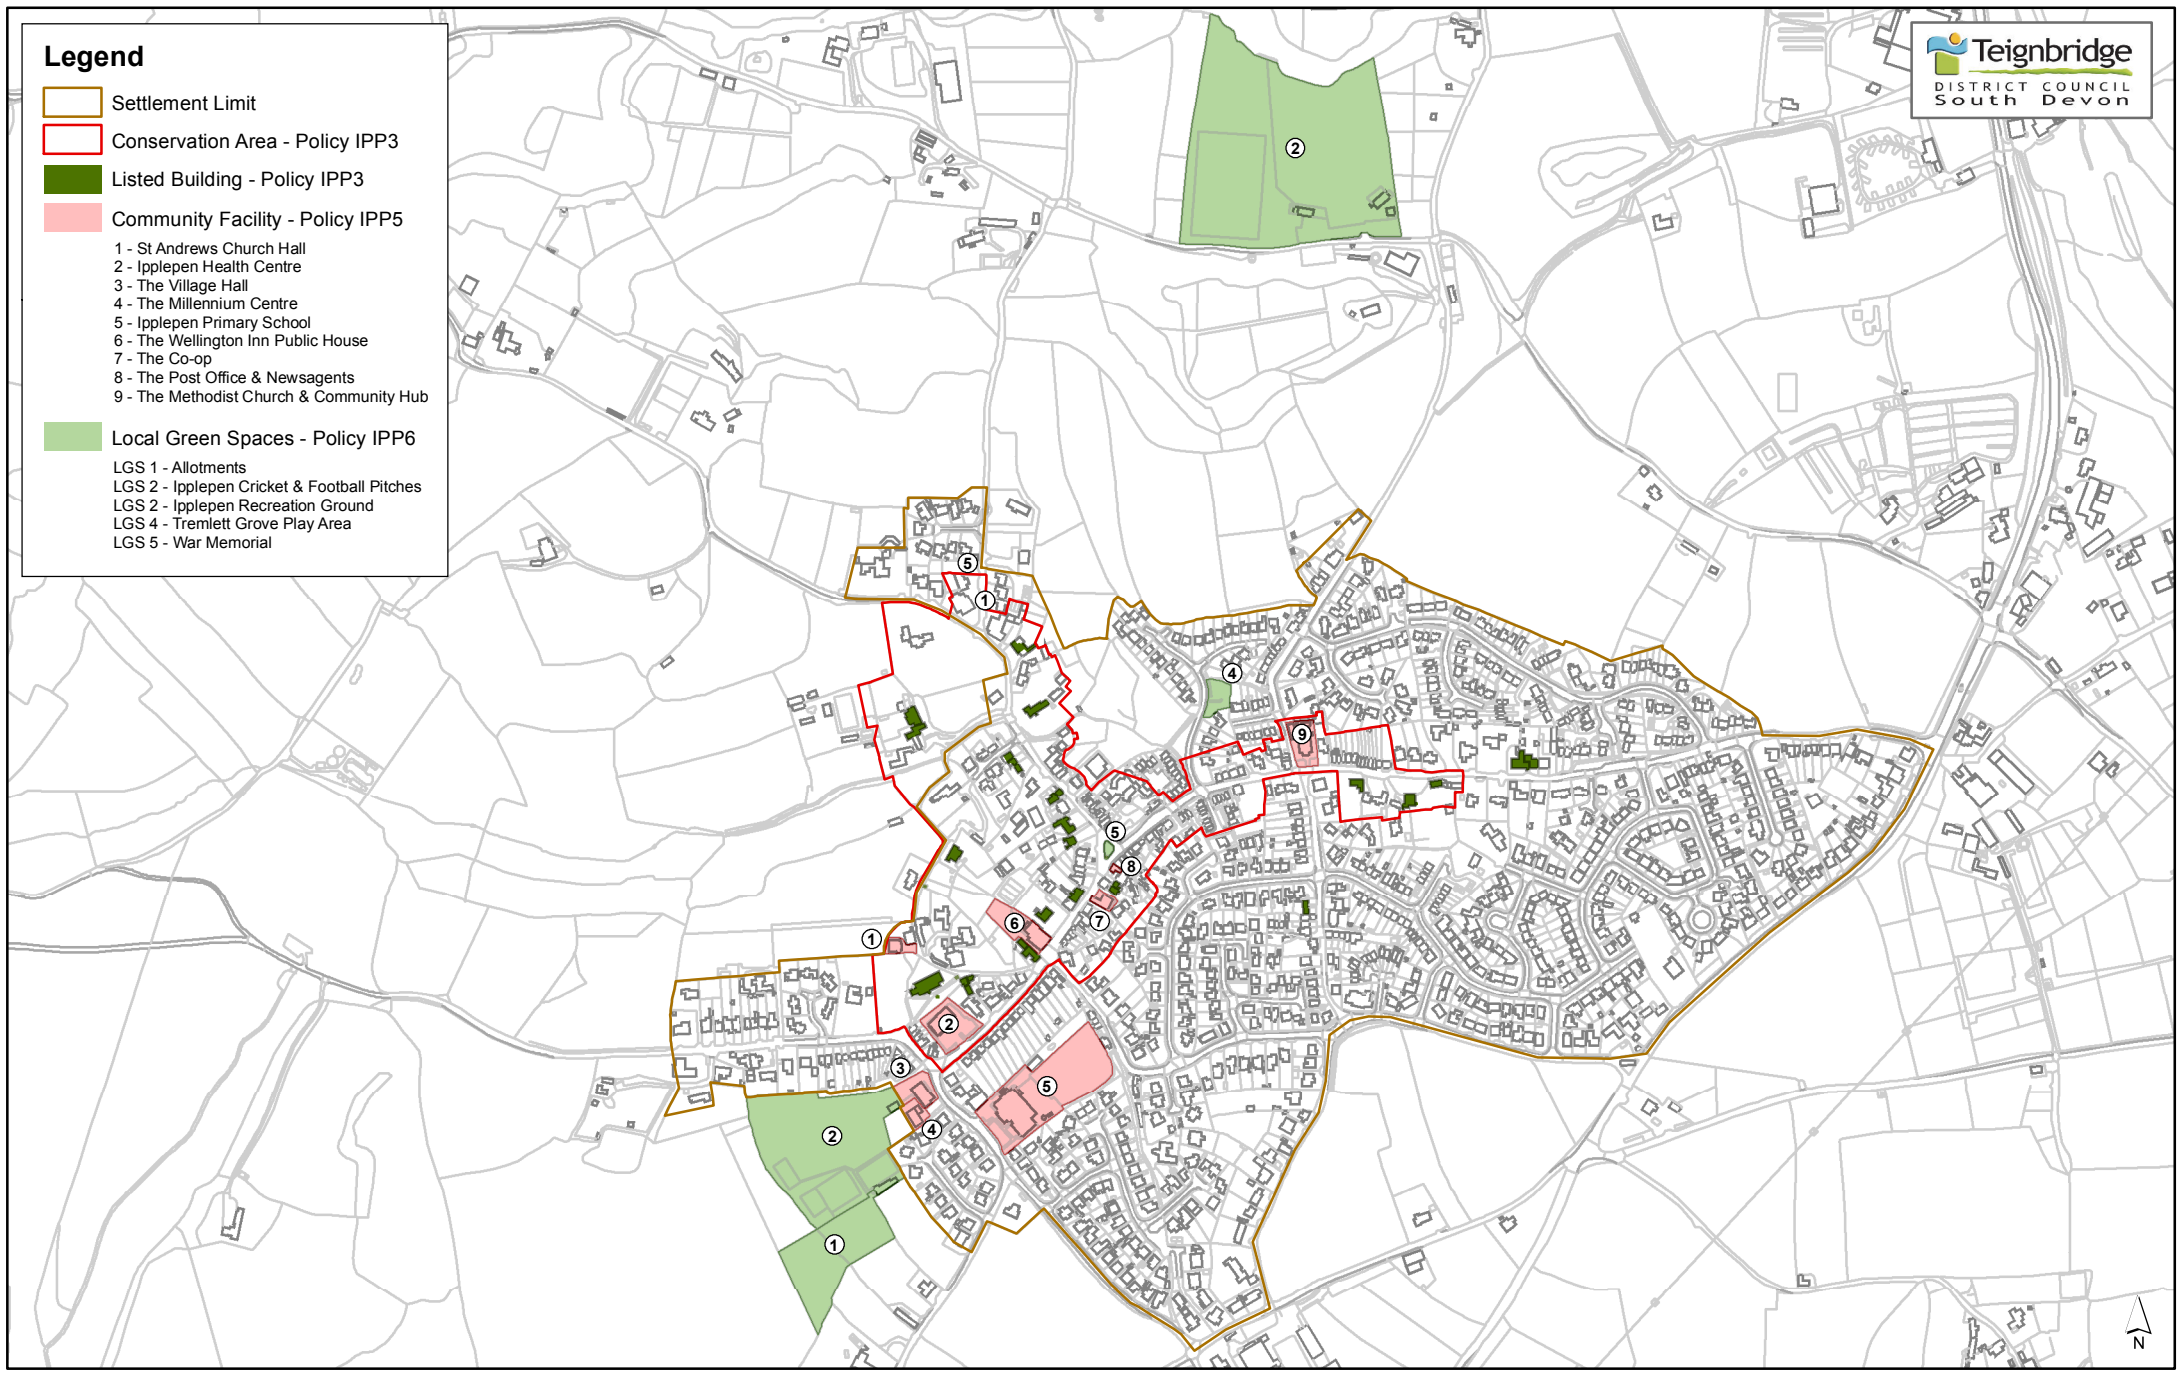

Legend

- Settlement Limit
- Conservation Area - Policy IPP3
- Listed Building - Policy IPP3
- Community Facility - Policy IPP5
- 1 - St Andrews Church Hall
- 2 - Ipplepen Health Centre
- 3 - The Village Hall
- 4 - The Millennium Centre
- 5 - Ipplepen Primary School
- 6 - The Wellington Inn Public House
- 7 - The Co-op
- 8 - The Post Office & Newsagents
- 9 - The Methodist Church & Community Hub
- Local Green Spaces - Policy IPP6
- LGS 1 - Allotments
- LGS 2 - Ipplepen Cricket & Football Pitches
- LGS 2 - Ipplepen Recreation Ground
- LGS 4 - Tremlett Grove Play Area
- LGS 5 - War Memorial

Ipplepen Neighbourhood Plan Policies Map